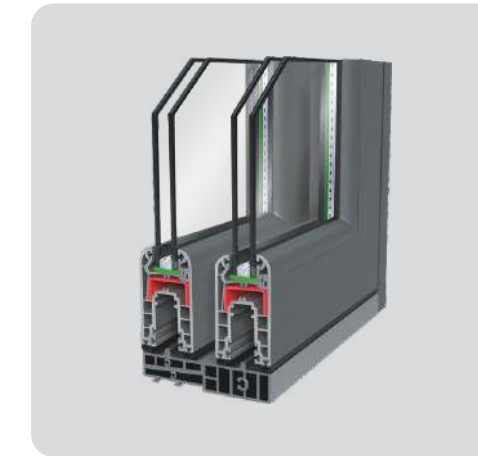

**redonit85**

Frame Profile Width: 85 mm  
Number of Chambers: 7  
Number of Seal: 3  
Profile Class : A  
Glass Thickness: 20, 24, 32 mm

**zenia**  
**SLIDE**

Frame Profile Width: 125 mm  
Sash Profile Width: 50 mm  
Number of Chambers: 5  
Profile Class: B  
Glass Thickness: 5,20, 24,  
Maximum Sash Weight: 200 kg  
Threshold: PVC

**zenia**  
**HEBESCHIEBE**

Frame Profile Width: 125 mm  
Sash Profile Width: 50 mm  
Number of Chambers: 5  
Profile Class: B  
Glass Thickness: 5,20, 24,  
Maximum Sash Weight: 300 kg  
Threshold: Aluminum