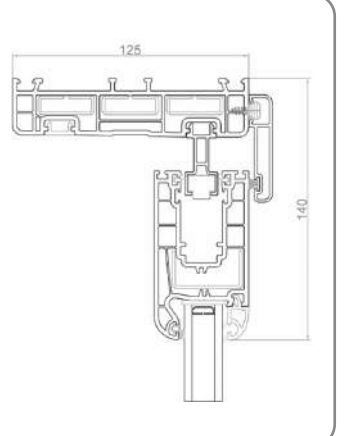

- Aesthetic view by it's 125 mm frame and 50 mm sash width
- Ability for any sash to be put on a fixed position ensured by it's unique locking mechanism
- 22 different color options
- Purchasing advantage of ready-made window form.
- Options to provide as much sashes as per requested.
- Flexibility of any sash to be positioned individually as it is desired