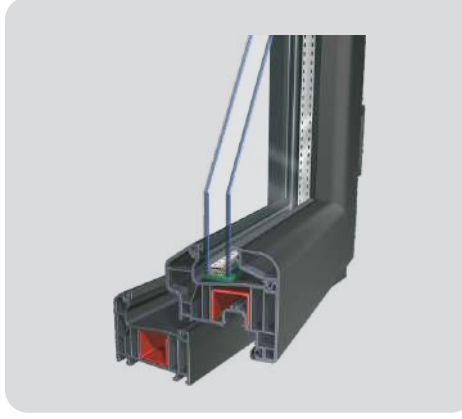

**Garnet70**  
**Selective**

Frame Profile Width: 70 mm  
Number of Chambers: 5  
Number of Seal: 2  
Profile Class : A  
Glass Thickness: 5,20,24,32,36,44

**selenit75**

Frame Profile Width: 75 mm  
Number of Chambers: 6  
Number of Seal: 2  
Profile Class : B  
Glass Thickness: 5, 20, 24, 32, 36, 44 mm

**selenit75**  
**Selective**

Frame Profile Width: 75 mm  
Number of Chambers: 6  
Number of Seal: 2  
Profile Class : A  
Glass Thickness: 5, 20, 24, 32, 36, 44 mm

**selenit75**  
**Selective Strong**

Frame Profile Width: 75 mm  
Number of Chambers: 6  
Number of Seal: 3  
Profile Class : A  
Glass Thickness: 5, 20, 24, 32, 36, 44 mm