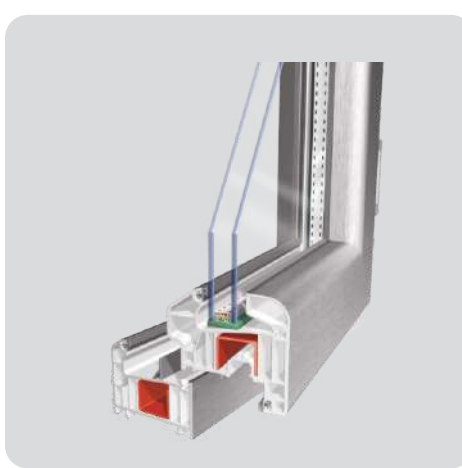

**diamond60**

Frame Profile Width: 60 mm  
Number of Chambers: 4  
Number of Seal: 2  
Profile Class : B  
Glass Thickness: 5, 20, 24 mm

**Garnet70**

Frame Profile Width: 70 mm  
Number of Chambers: 5  
Number of Seal: 2  
Profile Class : B  
Glass Thickness: 5, 20, 24, 32, 36, 44 mm

**Garnet70**  
**Selective**

Frame Profile Width: 70 mm  
Number of Chambers: 5  
Number of Seal: 2  
Profile Class : A  
Glass Thickness: 5,20,24,32,36,44

**selenit75**

Frame Profile Width: 75 mm  
Number of Chambers: 6  
Number of Seal: 2  
Profile Class : B  
Glass Thickness: 5, 20, 24, 32, 36, 44 mm

**selenit75**  
**Selective**

Frame Profile Width: 75 mm  
Number of Chambers: 6  
Number of Seal: 2  
Profile Class : A  
Glass Thickness: 5, 20, 24, 32, 36, 44 mm

**selenit75**  
**Selective Strong**

Frame Profile Width: 75 mm  
Number of Chambers: 6  
Number of Seal: 3  
Profile Class : A  
Glass Thickness: 5, 20, 24, 32, 36, 44 mm

**elegance80**

Frame Profile Width: 80 mm  
Number of Chambers: 6  
Number of Seal: 3  
Profile Class : B  
Glass Thickness: 24, 32, 36 mm

**elegance80**  
**Selective**

Frame Profile Width: 80 mm  
Number of Chambers: 6  
Number of Seal: 3  
Profile Class : A  
Glass Thickness: 24, 32, 36 mm