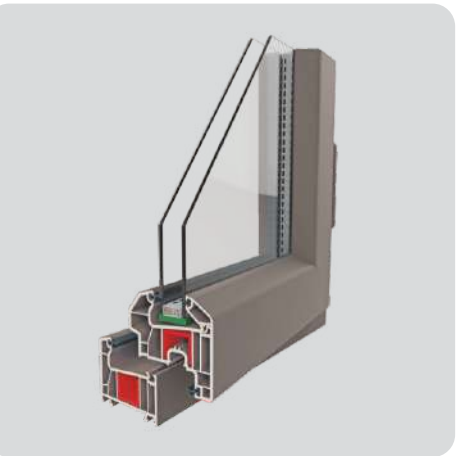

**diamond60**

Frame Profile Width: 60 mm  
Number of Chambers: 4  
Number of Seal: 2  
Profile Class : B  
Glass Thickness: 5, 20, 24 mm

**Garnet70**

Frame Profile Width: 70 mm  
Number of Chambers: 5  
Number of Seal: 2  
Profile Class : B  
Glass Thickness: 5, 20, 24, 32, 36, 44 mm

**Garnet70**  
**Selective**

Frame Profile Width: 70 mm  
Number of Chambers: 5  
Number of Seal: 2  
Profile Class : A  
Glass Thickness: 5,20,24,32,36,44

**selenit75**

Frame Profile Width: 75 mm  
Number of Chambers: 6  
Number of Seal: 2  
Profile Class : B  
Glass Thickness: 5, 20, 24, 32, 36, 44 mm