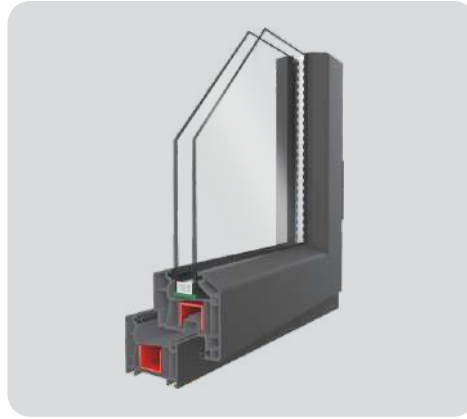

- Price advantage compared to the equivalent insulated sliding systems

**andes**

Frame Profile Width: 38 mm  
Number of Chambers: 3  
Number of Seal: 2  
Seal: TPE  
Sound Insulation: 32 dB  
Glass Thickness: 5, 20, 24 mm

**diamond60**

Frame Profile Width: 60 mm  
Number of Chambers: 4  
Number of Seal: 2  
Profile Class : B  
Glass Thickness: 5, 20, 24 mm

**Garnet70**

Frame Profile Width: 70 mm  
Number of Chambers: 5  
Number of Seal: 2  
Profile Class : B  
Glass Thickness: 5, 20, 24, 32, 36, 44 mm