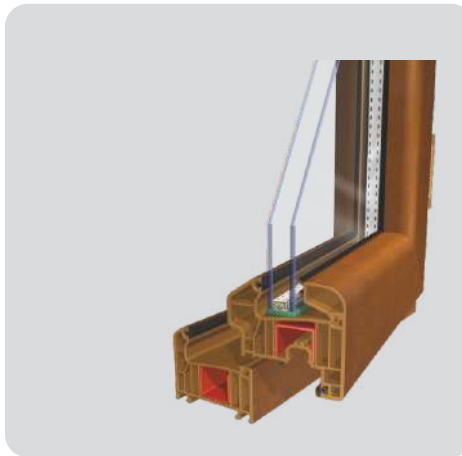

selenit75

Frame Profile Width: 75 mm
Number of Chambers: 6
Number of Seal: 2
Profile Class : B
Glass Thickness: 5, 20, 24, 32, 36, 44 mm