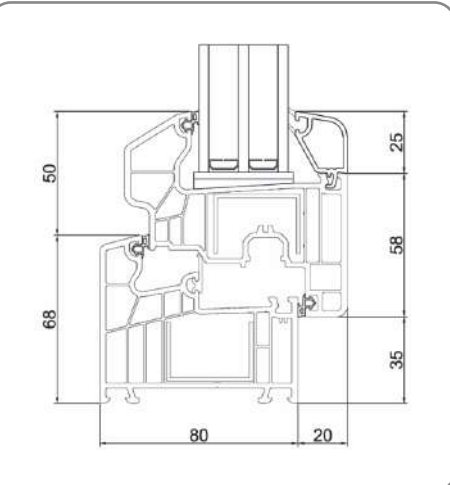

ALL SERIES

elegance80  
Selective

- Frame Profile Width: 80 mm
- Number of Chambers: 6
- Number of Seal: 3
- Seal: TPE Grey / Black
- Profile Class: A

zenia  
HEBESCHIEBE

- All around coverage throughout with its exclusive EPDM seal
- Superior coverage of water and exterior sound
- Each sash having bearing capacity of 300 KG
- Easy usage and easy assembly process

**diamond60**

Frame Profile Width: 60 mm  
Number of Chambers: 4  
Number of Seal: 2  
Profile Class : B  
Glass Thickness: 5, 20, 24 mm

**Garnet70**

Frame Profile Width: 70 mm  
Number of Chambers: 5  
Number of Seal: 2  
Profile Class : B  
Glass Thickness: 5, 20, 24, 32, 36, 44 mm

**zenia**  
**HEBESCHIEBE**

Frame Profile Width: 125 mm  
Sash Profile Width: 50 mm  
Number of Chambers: 5  
Profile Class: B  
Glass Thickness: 5,20, 24,  
Maximum Sash Weight: 300 kg  
Threshold: Aluminum