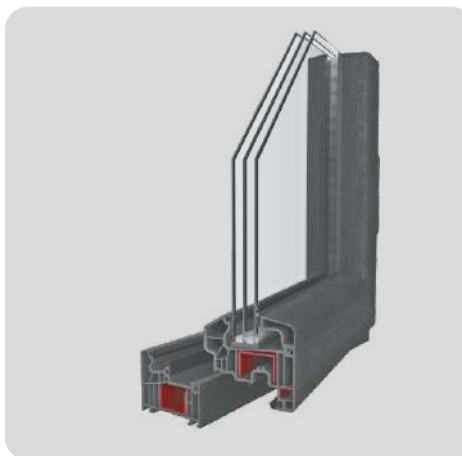

**selenit75**  
**Selective**

Frame Profile Width: 75 mm  
Number of Chambers: 6  
Number of Seal: 2  
Profile Class : A  
Glass Thickness: 5, 20, 24, 32, 36, 44 mm

**selenit75**  
**Selective Strong**

Frame Profile Width: 75 mm  
Number of Chambers: 6  
Number of Seal: 3  
Profile Class : A  
Glass Thickness: 5, 20, 24, 32, 36, 44 mm

**elegance80**

Frame Profile Width: 80 mm  
Number of Chambers: 6  
Number of Seal: 3  
Profile Class : B  
Glass Thickness: 24, 32, 36 mm

**elegance80**  
**Selective**

Frame Profile Width: 80 mm  
Number of Chambers: 6  
Number of Seal: 3  
Profile Class : A  
Glass Thickness: 24, 32, 36 mm