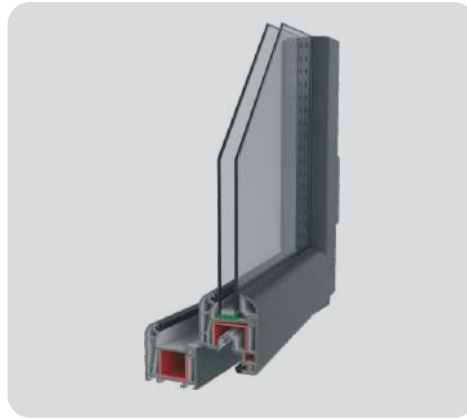

diamond60

Frame Profile Width: 60 mm
Number of Chambers: 4
Number of Seal: 2
Profile Class : B
Glass Thickness: 5, 20, 24 mm