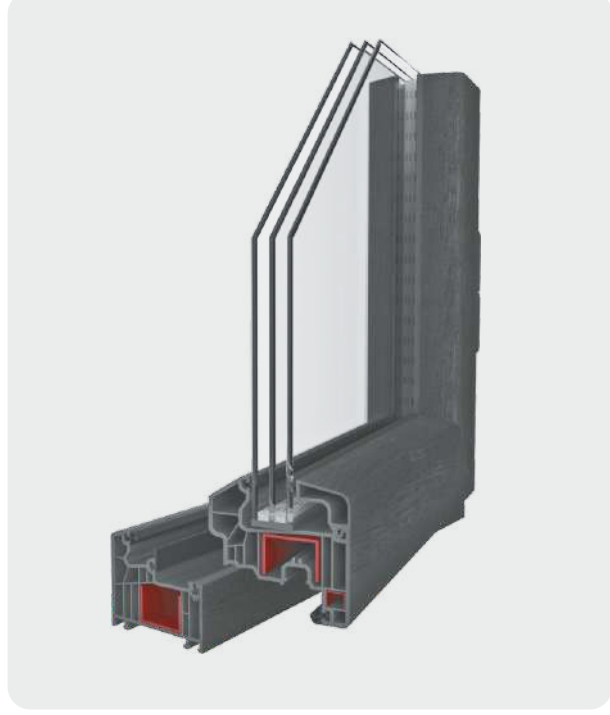

ALL SERIES

elegance80  
Selective

- Frame Profile Width: 80 mm
- Number of Chambers: 6
- Number of Seal: 3
- Seal: TPE Grey / Black
- Profile Class: A

zenia  
HEBESCHIEBE

- All around coverage throughout with its exclusive EPDM seal
- Superior coverage of water and exterior sound
- Each sash having bearing capacity of 300 KG
- Easy usage and easy assembly process