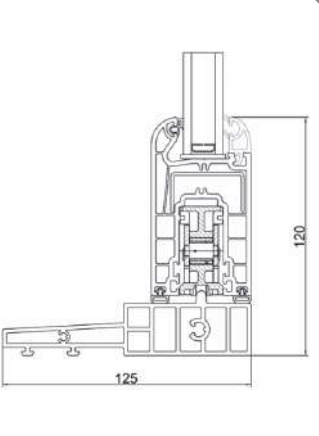

- Aesthetic view by it's 125 mm frame and 50 mm sash width
- Ability for any sash to be put on a fixed position ensured by it's unique locking mechanism
- 22 different color options
- Purchasing advantage of ready-made window form.
- Options to provide as much sashes as per requested.
- Flexibility of any sash to be positioned individually as it is desired