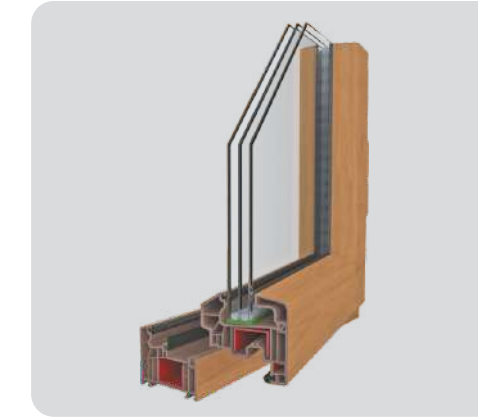

**Garnet70**  
**Selective**

Frame Profile Width: 70 mm  
Number of Chambers: 5  
Number of Seal: 2  
Profile Class : A  
Glass Thickness: 5,20,24,32,36,44

**selenit75**

Frame Profile Width: 75 mm  
Number of Chambers: 6  
Number of Seal: 2  
Profile Class : B  
Glass Thickness: 5, 20, 24, 32, 36, 44 mm

**selenit75**  
**Selective**

Frame Profile Width: 75 mm  
Number of Chambers: 6  
Number of Seal: 2  
Profile Class : A  
Glass Thickness: 5, 20, 24, 32, 36, 44 mm

**selenit75**  
**Selective Strong**

Frame Profile Width: 75 mm  
Number of Chambers: 6  
Number of Seal: 3  
Profile Class : A  
Glass Thickness: 5, 20, 24, 32, 36, 44 mm

**elegance80**

Frame Profile Width: 80 mm  
Number of Chambers: 6  
Number of Seal: 3  
Profile Class : B  
Glass Thickness: 24, 32, 36 mm

**elegance80**  
**Selective**

Frame Profile Width: 80 mm  
Number of Chambers: 6  
Number of Seal: 3  
Profile Class : A  
Glass Thickness: 24, 32, 36 mm

**redonit85**

Frame Profile Width: 85 mm  
Number of Chambers: 7  
Number of Seal: 3  
Profile Class : A  
Glass Thickness: 20, 24, 32 mm

**zenia**  
**SLIDE**

Frame Profile Width: 125 mm  
Sash Profile Width: 50 mm  
Number of Chambers: 5  
Profile Class: B  
Glass Thickness: 5,20, 24,  
Maximum Sash Weight: 200 kg  
Threshold: PVC